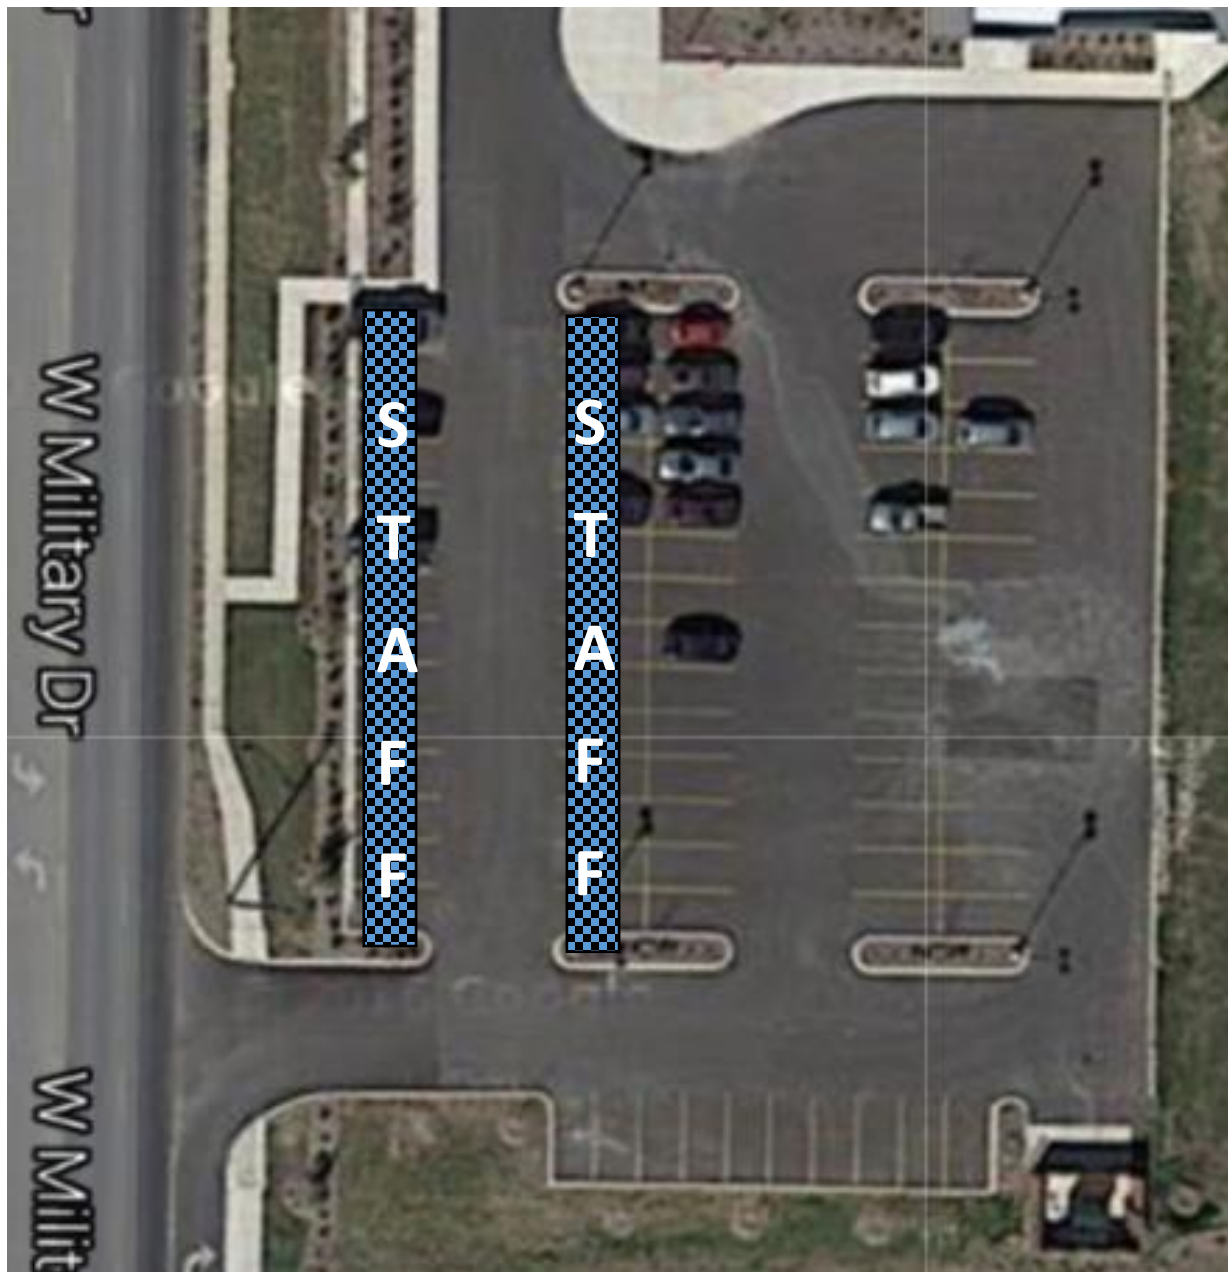

# MAP FOR STUDENT PICK UP / DROP OFF

Please pull all the way forward when dropping off or picking up curbside. Once student has entered/exited vehicle, you may pull out of the line and exit onto Brownleaf.

# PARKING MAP

Parents and students may use any displayed parking space not reserved for staff.