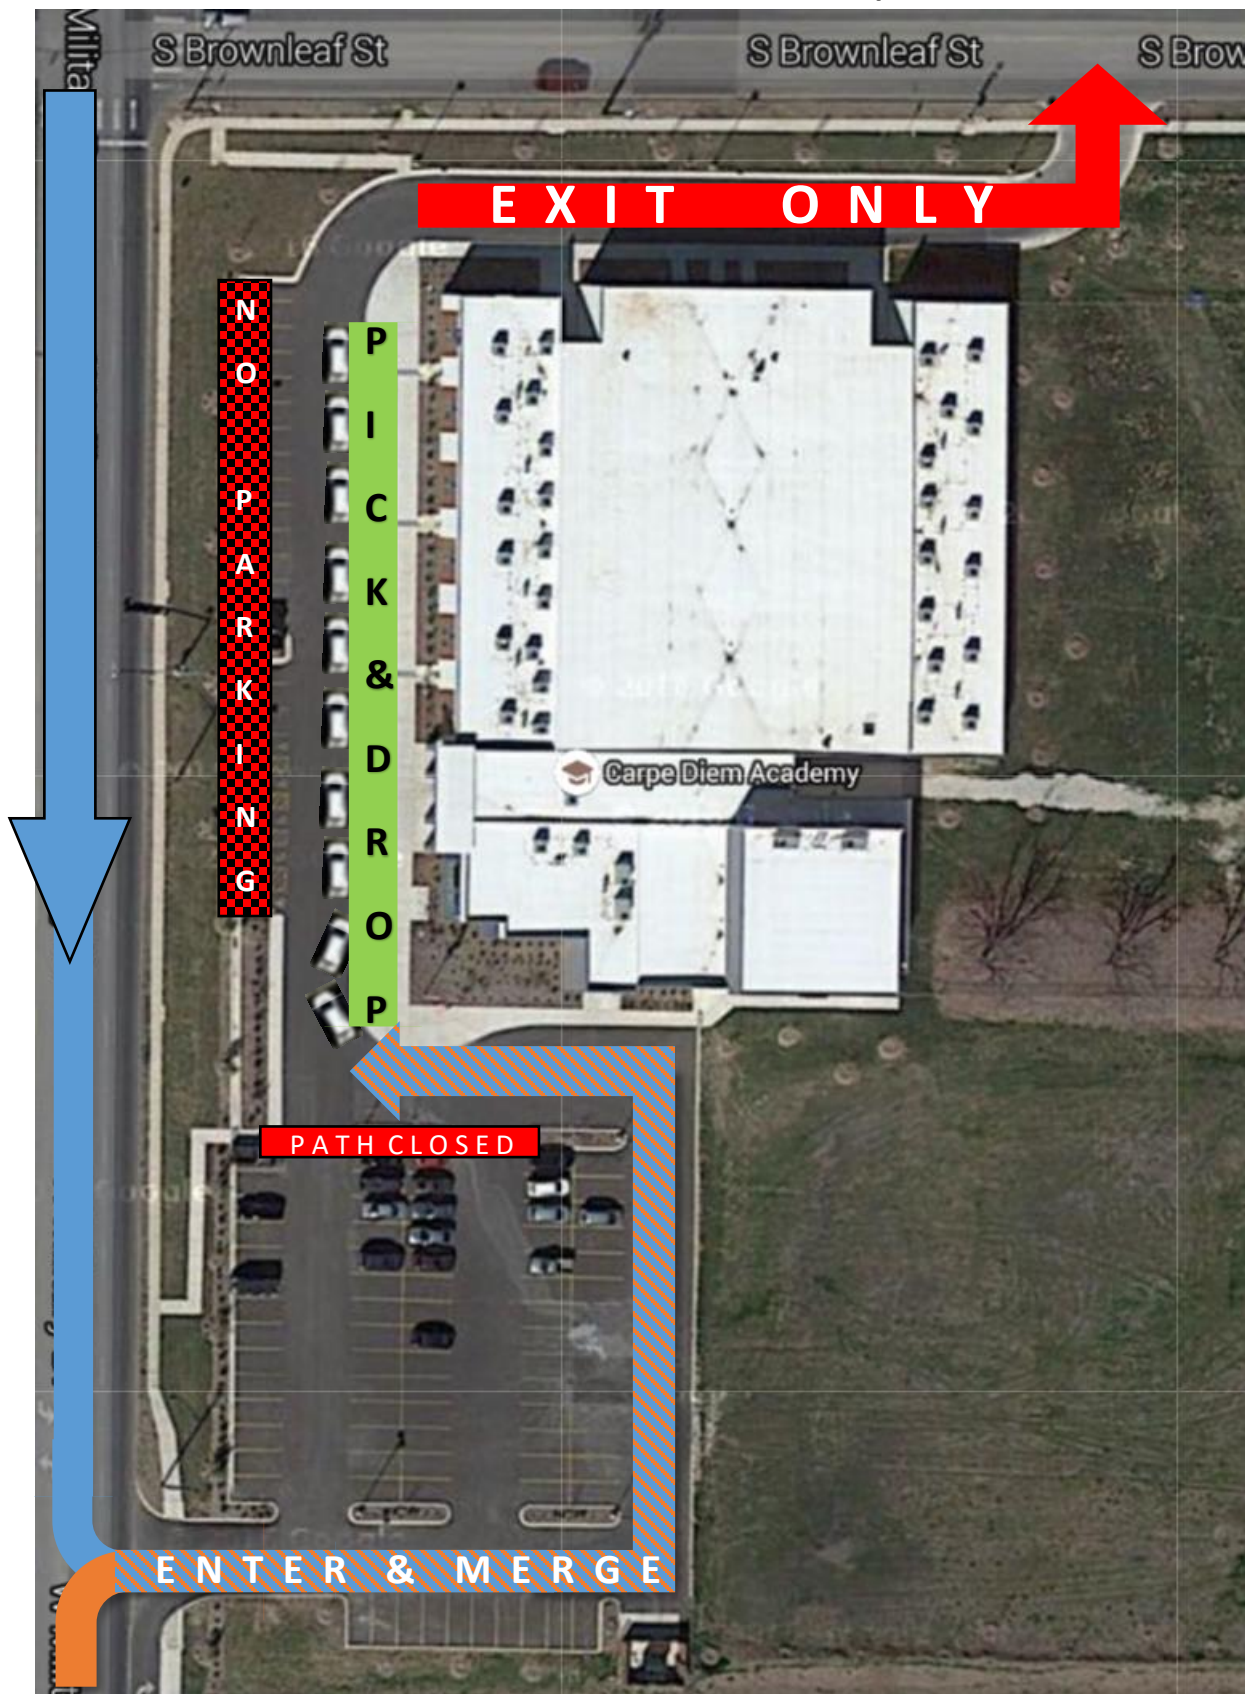

# MAP FOR STUDENT PICK UP / DROP OFF

Please pull all the way forward when dropping off or picking up curbside. Once student has entered/exited vehicle, you may pull out of the line and exit onto Brownleaf.

# PARKING MAP

Parents and students may use any displayed parking space not reserved for staff.